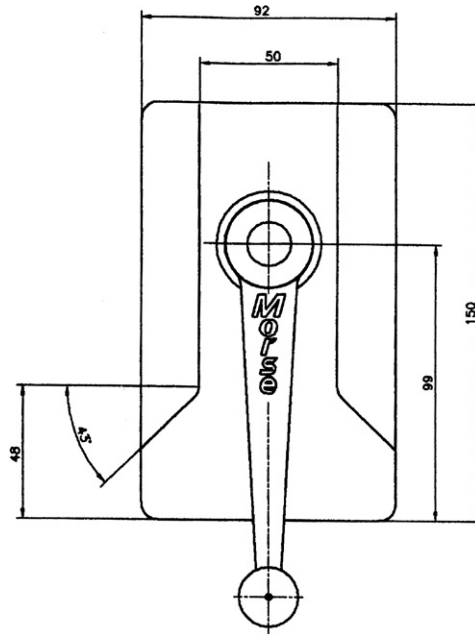

Ideal for use with larger and heavier windows.

- Handle 125mm (5")
- Width 92.4mm
- Length 150.4mm
- Box depth 44mm
- Overall depth 102.5mm

Colours:

- White , Silver and Brown

Key Features

- This operator is designed for the heavy applications including multiply windows.

Part Numbers

Part No. 213240

Handle Part No. 201647

Trust & Traction Force 32kg

TECHNICAL SPECIFICATION - MAXI

Handle 125 mm
Width 92.4 mm
Length 140.4 mm

VIEW WITH HANDLE REMOVED