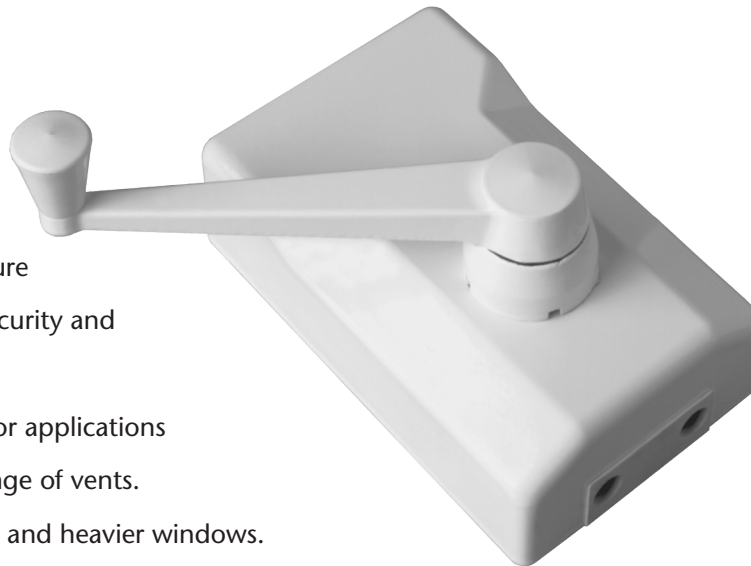

Maunal controls - Maxi

Supplied in polyester powder coated white silver or brown finish to match the chain openers and feature

No-back clutches for security and wind loading.

An operator designed for applications requiring maximum range of vents.

Ideal for use with larger and heavier windows.

- Handle 125mm (5")
- Width 92.4mm
- Length 150.4mm
- Box depth 44mm
- Overall depth 102.5mm

Colours:

- White , Silver and Brown

Key Features

- This operator is designed for the heavy applications including multiply windows.