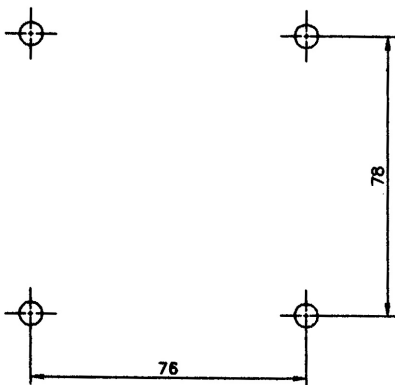

Ideal for use with larger and heavier windows.

- Handle 125mm (5")
- Width 92.4mm
- Length 150.4mm
- Box depth 44mm
- Overall depth 102.5mm

Colours:

- White , Silver and Brown

Key Features

- This operator is designed for the heavy applications including multiply windows.

Part Numbers

Part No. 213240

Handle Part No. 201647

Trust & Traction Force 32kg

TECHNICAL SPECIFICATION - MAXI

Handle 125 mm
Width 92.4 mm
Length 140.4 mm

VIEW WITH HANDLE REMOVED