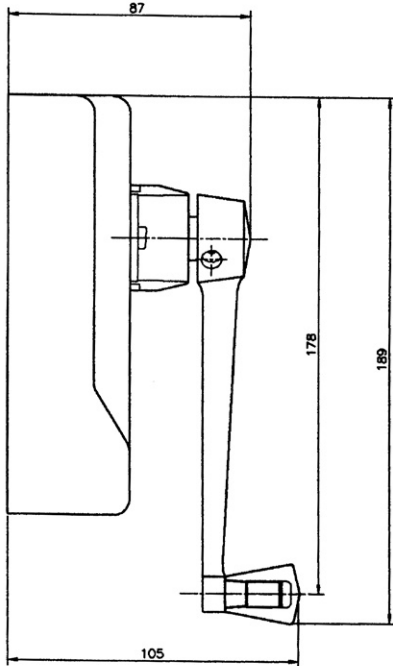

Ideal for use with larger and heavier windows.

- Handle 125mm (5")
- Width 92.4mm
- Length 150.4mm
- Box depth 44mm
- Overall depth 102.5mm

Colours:

- White , Silver and Brown

Key Features

- This operator is designed for the heavy applications including multiply windows.

Part Numbers

Part No. 213240

Handle Part No. 201647

Trust & Traction Force 32kg

TECHNICAL SPECIFICATION - MAXI

Handle 125 mm
Width 92.4 mm
Length 140.4 mm

VIEW WITH HANDLE REMOVED