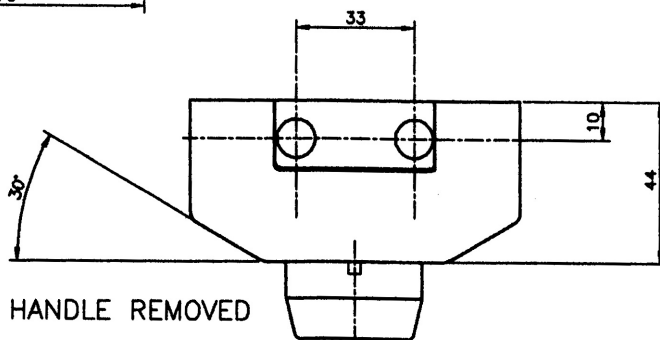

Ideal for use with larger and heavier windows.

- Handle 125mm (5")
- Width 92.4mm
- Length 150.4mm
- Box depth 44mm
- Overall depth 102.5mm

Colours:

- White , Silver and Brown

Key Features

- This operator is designed for the heavy applications including multiply windows.

Part Numbers

Part No. 213240

Handle Part No. 201647

Trust & Traction Force 32kg

TECHNICAL SPECIFICATION - MAXI

Handle 125 mm
Width 92.4 mm
Length 140.4 mm

VIEW WITH HANDLE REMOVED