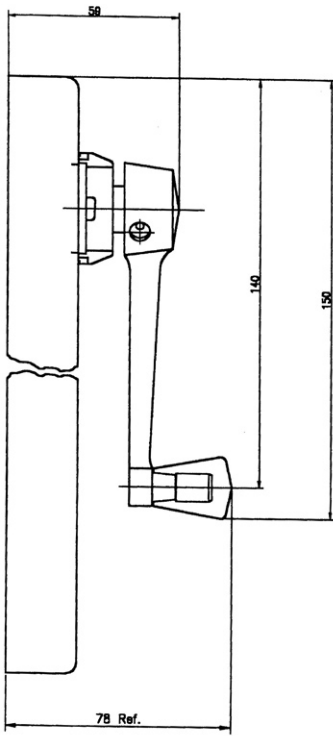

Handle 100mm (4")

Width 46mm

Length 384mm

Box 25mm Overall depth 83mm

Colours:

White, Silver and Brown

Key Features

- No feedback clutch for safety and security
- Cast Covers
- Apart from initial greasing during manufacture further lubrication of the operator is unnecessary owing to the use of low friction liner in the conduit.

Part Numbers

Part No. 714600

Handle Part No. 714671

Trust Force 18kg

TECHNICAL SPECIFICATION - MIDI

Handle 100mm (4") 714671
W-46mm L-384mm
Box-25mm O/all D-83mm

FIXING HOLE POSITIONS