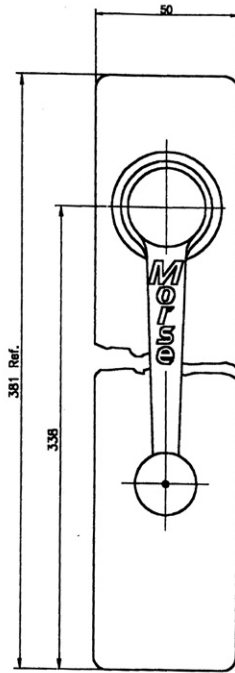

Manual controls - Midi

Supplied in polyester powder coated white or brown finish to match the chain openers and feature No-back clutches for security and wind loading.

Specifically designed for single or grouped vent applications the Teleflex Morse Midi operator incorporates the spent travel tube within its overall casing.

Handle 100mm (4")

Width 46mm

Length 384mm

Box 25mm Overall depth 83mm

Colours:

White, Silver and Brown

Key Features

- No feedback clutch for safety and security
- Cast Covers
- Apart from initial greasing during manufacture further lubrication of the operator is unnecessary owing to the use of low friction liner in the conduit.

Part Numbers

Part No. 714600

Handle Part No. 714671

Trust Force 18kg

TECHNICAL SPECIFICATION - MIDI

Handle 100mm (4") 714671
W-46mm L-384mm
Box-25mm O/all D-83mm

FIXING HOLE POSITIONS