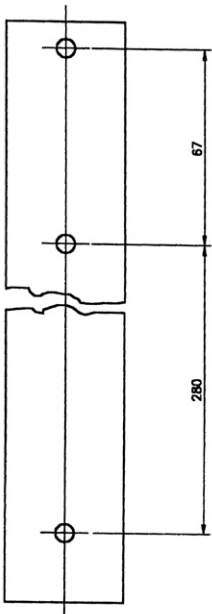

Manual controls - Midi

Supplied in polyester powder coated white or brown finish to match the chain openers and feature No-back clutches for security and wind loading.

Specifically designed for single or grouped vent applications the Teleflex Morse Midi operator incorporates the spent travel tube within its overall casing.

Handle 100mm (4")

Width 46mm

Length 384mm

Box 25mm Overall depth 83mm

Colours:

White, Silver and Brown

Key Features

- No feedback clutch for safety and security
- Cast Covers
- Apart from initial greasing during manufacture further lubrication of the operator is unnecessary owing to the use of low friction liner in the conduit.

Part Numbers

Part No. 714600

Handle Part No. 714671

Trust Force 18kg

TECHNICAL SPECIFICATION - MIDI

Handle 100mm (4") 714671
W-46mm L-384mm
Box-25mm O/all D-83mm

FIXING HOLE POSITIONS