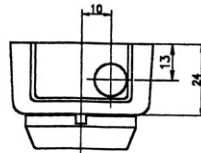

Handle 100mm (4")

Width 46mm

Length 384mm

Box 25mm Overall depth 83mm

Colours:

White, Silver and Brown

Key Features

- No feedback clutch for safety and security
- Cast Covers
- Apart from initial greasing during manufacture further lubrication of the operator is unnecessary owing to the use of low friction liner in the conduit.

Part Numbers

Part No. 714600

Handle Part No. 714671

Trust Force 18kg

TECHNICAL SPECIFICATION - MIDI

Handle 100mm (4") 714671
W-46mm L-384mm
Box-25mm O/all D-83mm

FIXING HOLE POSITIONS