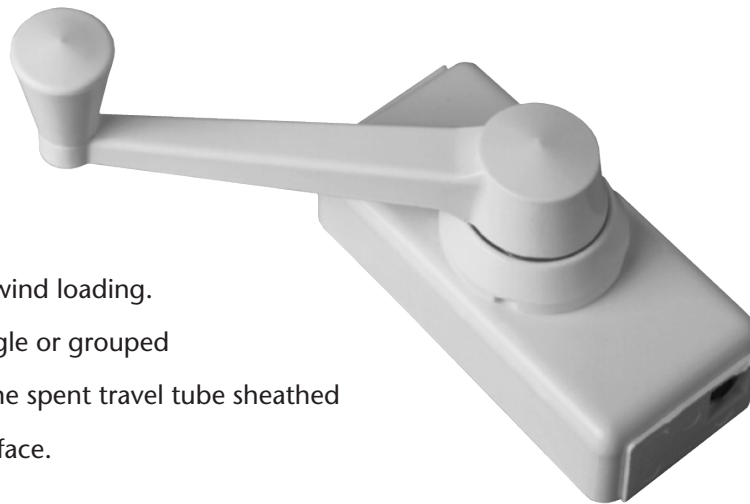

## Maunal controls - Mini

Supplied in polyester powder coated white or brown finish to match the chain openers and feature No-back clutches for security and wind loading. A smaller operator for single or grouped applications but having the spent travel tube sheathed and mounted on the wallface.

- Handle 100mm (4")
- Width 44mm
- Length 89mm
- Box depth 24mm
- Overall length 83mm (including handle)

Colours:

- White, Silver and Brown

### Key Features

- The smallest operator designed for single or multiple applications
- Spent travel tube sheathed and wall mounted
- Features no feedback clutch for safety and security

### Part Numbers

Part No. 714600

Handle Part No. 714671

Thrust & Traction Force 18kg

TECHNICAL SPECIFICATION - MINI

VIEW WITH HANDLE REMOVED

Handle 100 mm  
Width 44 mm  
length 89 mm

FIXING HOLES