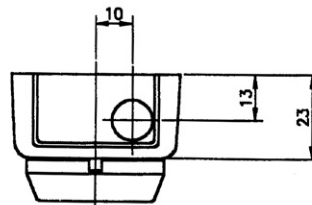

- Handle 100mm (4")
- Width 44mm
- Length 89mm
- Box depth 24mm
- Overall length 83mm (including handle)

Colours:

- White, Silver and Brown

### Part Numbers

Part No. 714600

Handle Part No. 714671

Thrust & Traction Force 18kg

TECHNICAL SPECIFICATION - MINI

VIEW WITH HANDLE REMOVED

Handle 100 mm  
Width 44 mm  
length 89 mm

FIXING HOLES