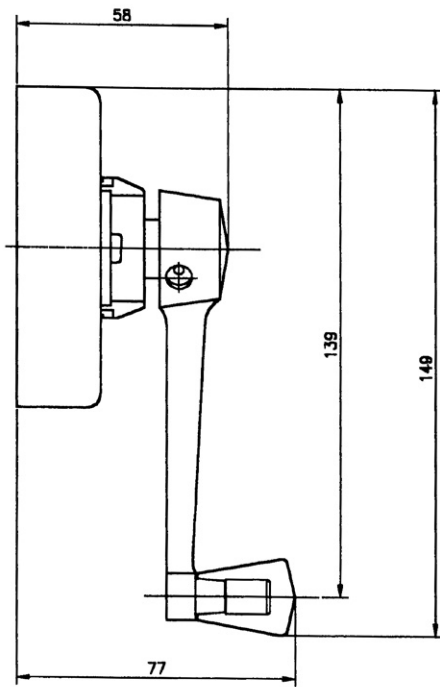

- Handle 100mm (4")
- Width 44mm
- Length 89mm
- Box depth 24mm
- Overall length 83mm (including handle)

Colours:

- White, Silver and Brown

### Part Numbers

Part No. 714600

Handle Part No. 714671

Thrust & Traction Force 18kg

TECHNICAL SPECIFICATION - MINI

VIEW WITH HANDLE REMOVED

Handle 100 mm  
Width 44 mm  
length 89 mm

FIXING HOLES