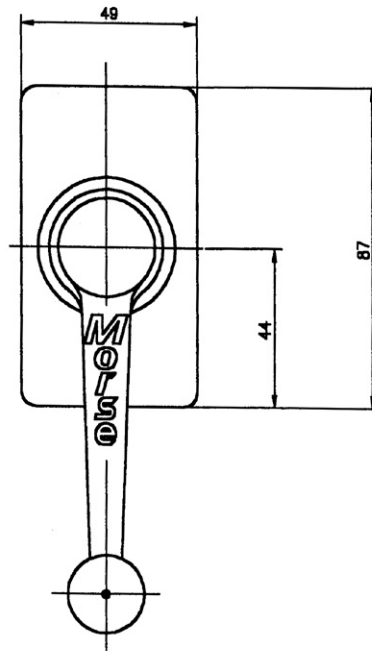

- Handle 100mm (4")
- Width 44mm
- Length 89mm
- Box depth 24mm
- Overall length 83mm (including handle)

Colours:

- White, Silver and Brown

### Part Numbers

Part No. 714600

Handle Part No. 714671

Thrust & Traction Force 18kg

TECHNICAL SPECIFICATION - MINI

VIEW WITH HANDLE REMOVED

Handle 100 mm  
Width 44 mm  
length 89 mm

FIXING HOLES